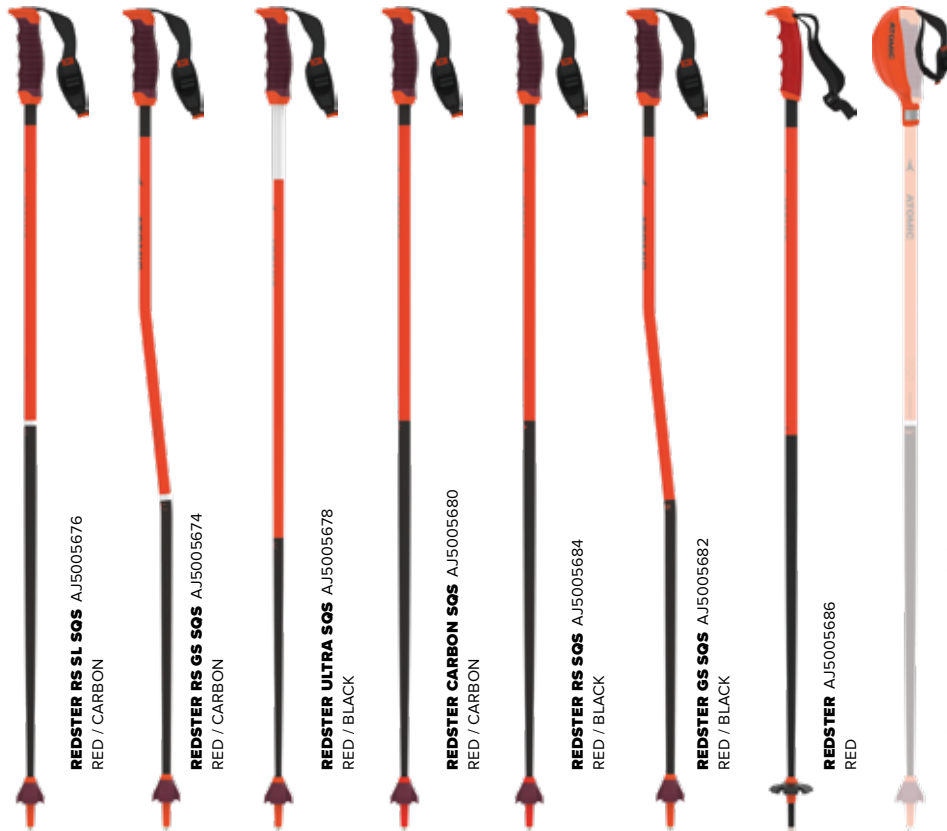

POLES TECHNICAL SPECIFICATIONS

REDSTER

REDSTER JR

PRODUCT	ART. NO.	COLOR	SIZES (cm)	SHAFT	GRIP	STRAP	BASKET	TIP	FEATURES	WEIGHT	PRICES PROFESSIONAL
REDSTER RS SL SQS	AJ5005676	Red / Carbon	110, 115, 120, 125, 130, 135	6* Carbon Pole Technology, 3K Kevlar	Ergonomic Redster Grip (2K)	Pro Strap	Race Basket (40mm)	Carbide Tip	Safety Quick Release System, Hand Guard-ready, Ergonomic M-Fit	240g / 120cm	219,99 € 159,99 €
REDSTER RS GS SQS	AJ5005674	Red / Carbon	110, 115, 120, 125, 130, 135	6* Carbon Pole Technology, Bent Shaft, 3K Kevlar	Ergonomic Redster Grip (2K)	Pro Strap	Race Basket (40mm)	Carbide Tip	Safety Quick Release System, Ergonomic M-Fit	280g / 120cm	249,99 € 169,99 €
REDSTER ULTRA SQS	AJ5005678	Red / Black	110, 115, 120, 125, 130, 135	6* Carbon Pole Technology	Ergonomic Redster Grip (2K)	Pro Strap	Race Basket (40mm)	Carbide Tip	Safety Quick Release System, Hand Guard-ready, Ergonomic M-Fit	210g / 120cm	159,99 € 109,99 €
REDSTER CARBON SQS	AJ5005680	Red / Carbon	110, 115, 120, 125, 130, 135	6* Carbon Pole Technology	Ergonomic Redster Grip (2K)	Pro Strap	Race Basket (40mm)	Carbide Tip	Safety Quick Release System, Hand Guard-ready, Ergonomic M-Fit	220g / 120cm	119,99 € 89,99 €
REDSTER RS SQS	AJ5005684	Red / Black	110, 115, 120, 125, 130, 135	5* Aluminum Pole Technology	Ergonomic Redster Grip (2K)	Premium Strap	Race Basket (40mm)	Carbide Tip	Safety Quick Release System, Hand Guard-ready, Ergonomic M-Fit	230g / 120cm	109,99 € 79,99 €
REDSTER GS SQS	AJ5005682	Red / Black	110, 115, 120, 125, 130, 135	5* Aluminum Pole Technology, Bent Shaft	Ergonomic Redster Grip (2K)	Premium Strap	Race Basket (40mm)	Carbide Tip	Safety Quick Release System, Ergonomic M-Fit	300g / 120cm	109,99 € 79,99 €
REDSTER	AJ5005686	Red	110, 115, 120, 125, 130, 135	4* Aluminum Pole Technology	Ergonomic Redster Grip	Essential Strap	Race Basket (60mm)	Steel Tip	Ergonomic M-Fit	255g / 120cm	49,99 € 34,99 €
REDSTER HAND GUARD SYSTEM	AJ5005724	Red				Pro Strap			Compatible with all Redster SQS models	130g	64,99 € 45,99 €
REDSTER JR SQS	AJ5005722	Red	70, 75, 80, 85, 90, 95, 100, 105, 110, 115, 120	5* Aluminum Pole Technology	Ergonomic Redster Grip (2K)	Premium Strap	Race Basket (40mm)	Steel Tip	Safety Quick Release System, Hand Guard-ready, Ergonomic JR Fit	150g / 90cm	79,99 € 55,99 €
REDSTER GS JR	AJ5005720	Red	90, 95, 100, 105, 110	4* Aluminum Pole Technology, Bent Shaft	Ergonomic JR Grip (1K)	Essential Strap	Race Basket (40mm)	Steel Tip	Ergonomic JR Fit	150g / 90cm	69,99 € 49,99 €
REDSTER JR	AJ5005718	Red	70, 75, 80, 85, 90, 95, 100, 105	3* Aluminum Pole Technology	Ergonomic JR Grip (1K)	Essential Strap	Race Basket (40mm)	Steel Tip	Ergonomic JR Fit	150g / 90cm	34,99 € 24,99 €