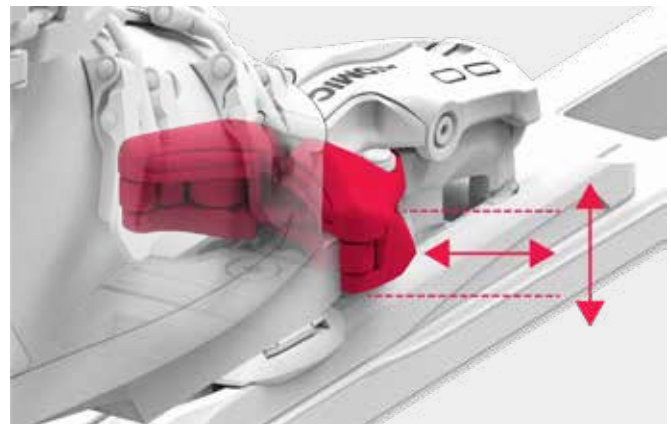

### CENTRALIZED POWER TRANSFER

A wider base plate and race mounting pattern strategically position the binding screws directly under the boot to centralize and optimize power transmission. Delivering immediate power underfoot while allowing for more reactivity and response throughout the entire length of the ski, Centralized Power Transfer enables the racer to be in better control of the ski throughout the turn – in every discipline and type of course setting.

### ELEVATED BRAKES

Our Elevated Brakes get up and out of the way, tucked in closer to the heelpiece of your binding, letting you ski more aggressive edge angles with less risk of catching the snow.