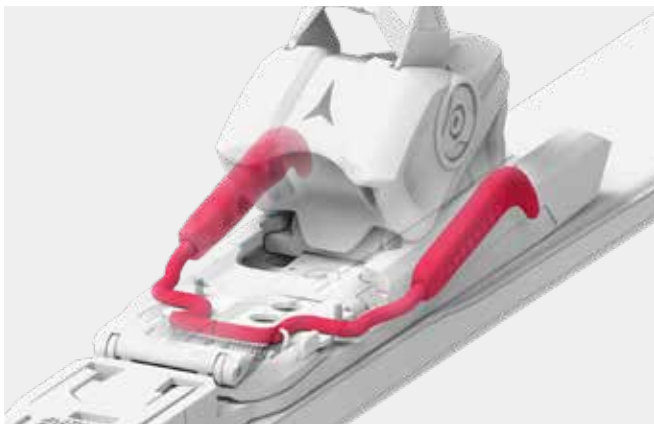

ELEVATED BRAKES

Our Elevated Brakes get up and out of the way, tucked in closer to the heelpiece of your binding, letting you ski more aggressive edge angles with less risk of catching the snow.