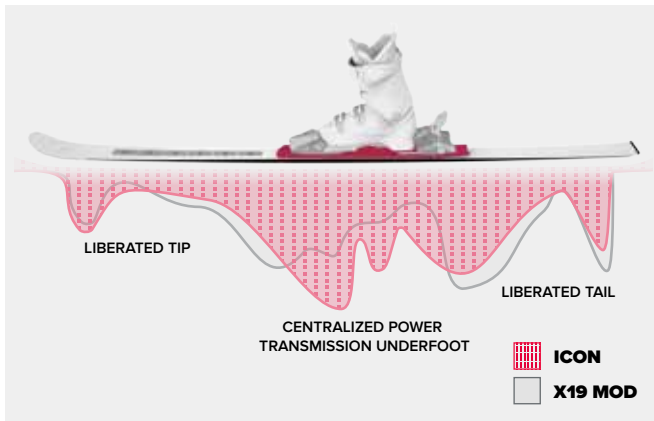

# RACE BINDING TECHNOLOGY

### CENTRALIZED POWER TRANSFER

A wider base plate and race mounting pattern strategically position the binding screws directly under the boot to centralize and optimize power transmission. Delivering immediate power underfoot while allowing for more reactivity and response throughout the entire length of the ski, Centralized Power Transfer enables the racer to be in better control of the ski throughout the turn – in every discipline and type of course setting.